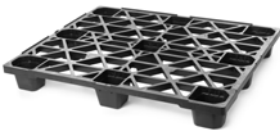

Nest i5

1200 x 1000

Nestable plastic pallet in industrial size for medium loads

The Nest i5 is the universal industrial-size pallet. Suitable for medium loads, it offers a choice between a nestable version and three different runner versions (3, 5 and 6 runners). All versions are additionally available with a safety rim that protects goods from slipping on the pallet.

Bottom support

> 9 feet (9F)

> 3 runners (3R)

> 5 runners (5R)

> 6 runners (6R)

Deck options

> open deck (OD)

optional without safety rim

Technical data*1

	Bottom support	Top deck	Dimensions [mm]	Load capacities*2 [kg]			Weight [kg]		Pallets per	
				Static	Dynamic	Racking	HDPE	PO	Stack	Truck
Nest i5 (OD-9F)	9 feet, nestable	open	1200 x 1000 x 140	4000	1400	—	9,0	10,5	50	1300
Nest i5 (OD-3R)	3 runners		1200 x 1000 x 150	8000	2000	600	12,5	14,5	15	390
Nest i5 (OD-5R)	5 runners						13,5	15,5		
Nest i5 (OD-6R)	6 runners						14,0	16,0		

Entry: 4 ways | Nesting height: 48 mm | Safety rim: 6 mm (optional without)

Options

- Color: [other colors on request*3] > Individual marking*3
- Anti-slip: safety rim
- ESD prevention: -

*1 Figures can vary depending on the raw material used and options applied. *2 Guideline values are based both on experience and parts of test ISO 8611, which tests with evenly distributed loads at room temperature (20°C). Varying data may result from different conditions of usage. Your specific requirements can be identified upon request. *3 Minimum quantity required - PO pallets should only be used and stored in a dry environment. We reserve the right to change any of the stated information without prior notice.