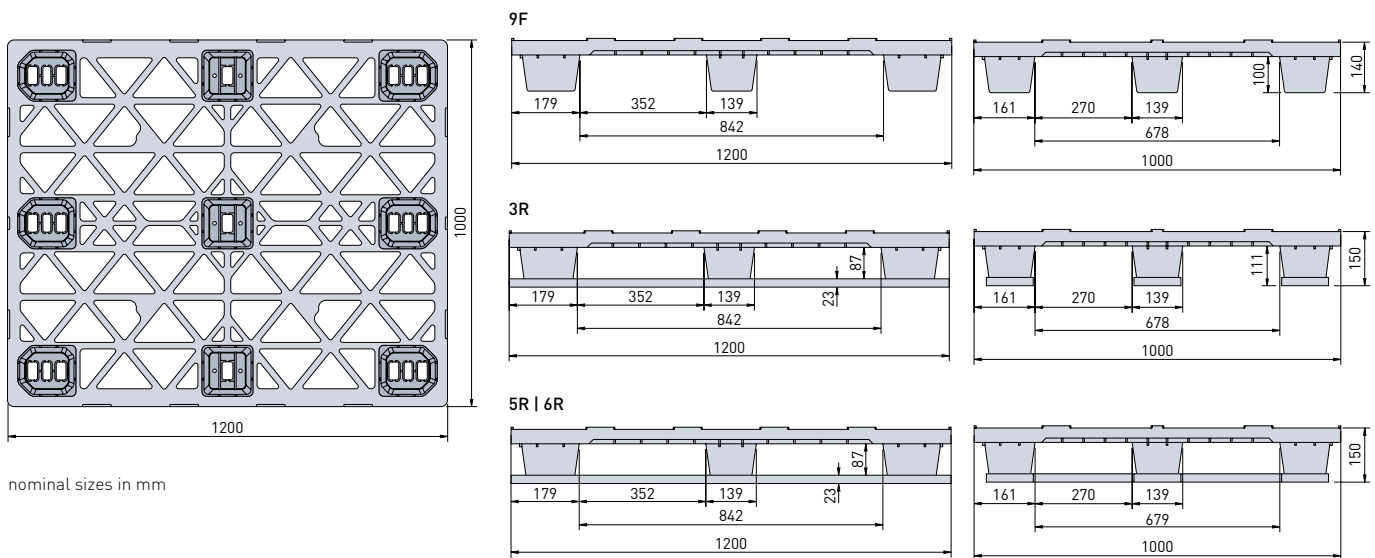

Nest i5

1200 x 1000

Nestable plastic pallet in industrial size for medium loads

The Nest i5 is the universal industrial-size pallet. Suitable for medium loads, it offers a choice between a nestable version and three different runner versions (3, 5 and 6 runners). All versions are additionally available with a safety rim that protects goods from slipping on the pallet.

Bottom support

> 9 feet (9F)

> 3 runners (3R)

> 5 runners (5R)

> 6 runners (6R)

Deck options

> open deck (OD)

optional without safety rim

Technical data*1

	Bottom support	Top deck	Dimensions [mm]	Load capacities*2 [kg]			Weight [kg]		Pallets per	
				Static	Dynamic	Racking	HDPE	PO	Stack	Truck
Nest i5 (OD-9F)	9 feet, nestable	open	1200 x 1000 x 140	4000	1400	—	9,0	10,5	50	1300
Nest i5 (OD-3R)	3 runners		1200 x 1000 x 150	8000	2000	600	12,5	14,5	15	390
Nest i5 (OD-5R)	5 runners						13,5	15,5		
Nest i5 (OD-6R)	6 runners						14,0	16,0		

Entry: 4 ways | Nesting height: 48 mm | Safety rim: 6 mm (optional without)

Options

- Color: [other colors on request*3] > Individual marking*3
- Anti-slip: safety rim
- ESD prevention: -

*1 Figures can vary depending on the raw material used and options applied. *2 Guideline values are based both on experience and parts of test ISO 8611, which tests with evenly distributed loads at room temperature (20°C). Varying data may result from different conditions of usage. Your specific requirements can be identified upon request. *3 Minimum quantity required - PO pallets should only be used and stored in a dry environment. We reserve the right to change any of the stated information without prior notice.